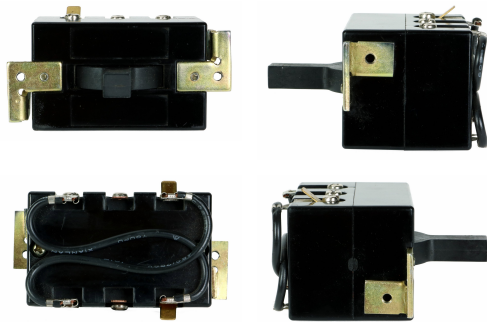

 **419-480-9118**
 **cs@toledo-tools.com**
 **www.toledo-tools.com**

TOLEDO TOOLS

PRODUCT CATALOG

Toledo Tools

Toledo, Ohio 43614
United States

419-480-9118 
cs@toledo-tools.com 

TOLEDO PIPE 44505 E1417 FWD/REV SWITCH FITS RIDGID® 300 535 PIPE THREADING MACHINE

SKU: TP-44505

PRICE: \$49.99

PRODUCT DESCRIPTION

Toledo Pipe Tools® is proud to give you alternative high quality replacement parts.

A replacement Forward / Reverse Switch for the RIDGID® 300 Power Drive and Old Style RIDGID® 535 Pipe Threading Machines.

- E1417 Forward / Reverse Switch
- Replaces FWD/REV Switch in RIDGID® 300 Power Drive 41855 75075
- Replaces FWD/REV Switch in RIDGID® Old Style 535 Pipe Threading Machine
- Replaces RIDGID® Part: 44505