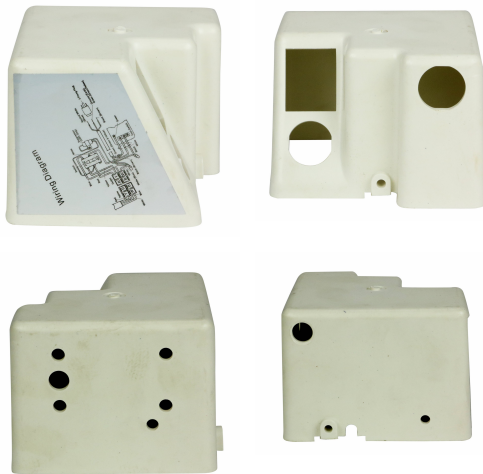

 **419-480-9118**
 **cs@toledo-tools.com**
 **www.toledo-tools.com**

TOLEDO TOOLS

PRODUCT CATALOG

Toledo Tools

Toledo, Ohio 43614
United States

419-480-9118 
cs@toledo-tools.com 

TOLEDO PIPE 50612 SWITCH BOX FITS RIDGID® 300, 300A AND EARLY 535 PIPE THREADER MACHINE

SKU: TP-50612

PRICE: \$12.99

PRODUCT DESCRIPTION

Toledo Pipe Tools® is proud to give you alternative high quality replacement parts.

Replacement switch box fits RIDGID® 300 Power Drive and Early 535 Pipe Threader.

- Switch Box
- Fits RIDGID® 300 Power Drive
- Fits RIDGID® 300A Power Drive
- Fits Early Style RIDGID® 535 Threading Machine

- Replaces RIDGID® Part: 50612

ADDITIONAL INFORMATION

More Information

Manufacturer	Toledo Pipe Tools
Description	<p>Toledo Pipe Tools® is proud to give you alternative high quality replacement parts. Replacement switch box fits RIDGID® 300 Power Drive and Early 535 Pipe Threader.</p> <ul style="list-style-type: none">• Switch Box• Fits RIDGID® 300 Power Drive• Fits RIDGID® 300A Power Drive• Fits Early Style RIDGID® 535 Threading Machine• Replaces RIDGID® Part: 50612