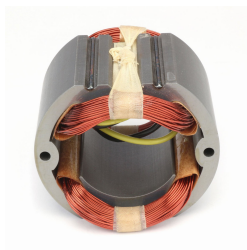

# TOLEDO PIPE 44070 115V FIELD FITS RIDGID® 700 POWER DRIVE PIPE THREADING MACHINE

**SKU: TP-44070**

**PRICE: \$169.99**

## PRODUCT DESCRIPTION

Toledo Pipe Tools® is proud to give you alternative high quality replacement parts.

Replacement field fits RIDGID® 41935 700 Power Drive.

- 115V Motor Field
- Fits RIDGID® 41935 700 Power Drive
- Replaces RIDGID® Part: 44070

## ADDITIONAL INFORMATION

[More Information](#)

**Manufacturer**

Toledo Pipe Tools

**Description**

Toledo Pipe Tools® is proud to give you alternative high quality replacement parts.  
Replacement field fits RIDGID® 41935 700 Power Drive.

- 115V Motor Field
- Fits RIDGID® 41935 700 Power Drive
- Replaces RIDGID® Part: 44070

 **419-480-9118**

 **cs@toledo-tools.com**

 **www.toledo-tools.com**

**TOLEDO TOOLS**