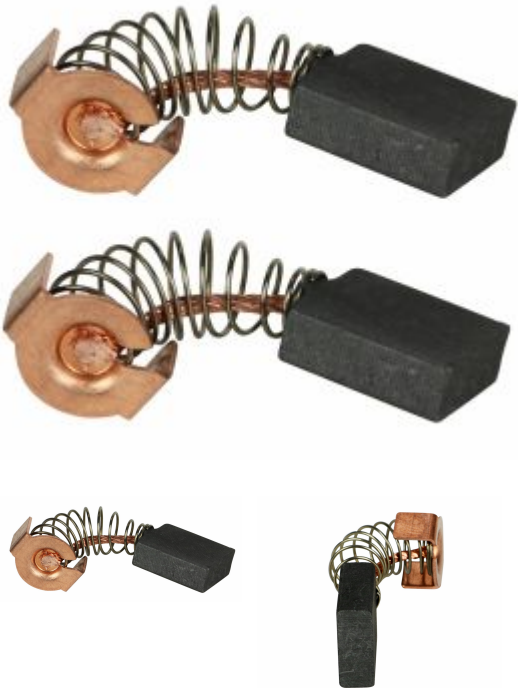

 **419-480-9118**
 **cs@toledo-tools.com**
 **www.toledo-tools.com**

TOLEDO TOOLS

PRODUCT CATALOG

Toledo Tools

Toledo, Ohio 43614
United States

419-480-9118 
cs@toledo-tools.com 

TOLEDO PIPE 44815 SET OF 2 MOTOR BRUSHES FITS RIDGID® 700 POWER DRIVE 41935 115V E1900X

SKU: TP-44815

PRICE: \$10.99

PRODUCT DESCRIPTION

Toledo Pipe Tools® is proud to give you alternative high quality replacement parts.

Replacement set of brushes fits RIDGID® 41935 700 Power Drive.

- Set of 2 motor brushes
- Fits RIDGID® 41935 700 Power Drive
- Replaces RIDGID® Part: 44815

ADDITIONAL INFORMATION

[More Information](#)

Manufacturer

Toledo Pipe Tools

Description

Toledo Pipe Tools® is proud to give you alternative high quality replacement parts.
Replacement set of brushes fits RIDGID® 41935 700 Power Drive.

- Set of 2 motor brushes
- Fits RIDGID® 41935 700 Power Drive
- Replaces RIDGID® Part: 44815

 **419-480-9118**

 **cs@toledo-tools.com**

 **www.toledo-tools.com**

TOLEDO TOOLS