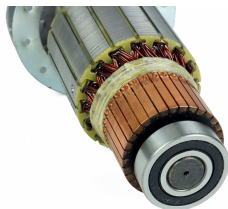

## TOLEDO PIPE 44010 ARMATURE FITS RIDGID® 300 535 115V MOTOR

**SKU: TP-44010**

**PRICE: \$169.99**

### PRODUCT DESCRIPTION

Toledo Pipe Tools® is proud to give you alternative high quality replacement parts.

Replacement Armature for the fits RIDGID® 300 and RIDGID® 535 (made prior to 1994) v115 Motor. The quality of this Armature is guaranteed and backed by a 1 year warranty.

- Replacement Armature (TP-44010)
- Includes (2) Bearings (TP-44565)
- Replaces Armature in RIDGID® 300 87740 115v Motor
- Replaces Armature in RIDGID® 535 115v Motor (made Prior to 1994)
- Replaces RIDGID® Part 44010

**ADDITIONAL  
INFORMATION**

More Information

<b>Manufacturer</b>	Toledo Pipe Tools
<b>Description</b>	<p>Toledo Pipe Tools® is proud to give you alternative high quality replacement parts. Replacement Armature for the fits RIDGID® 300 and RIDGID® 535 (made prior to 1994) v115 Motor. The quality of this Armature is guaranteed and backed by a 1 year warranty.</p> <ul style="list-style-type: none"><li>• Replacement Armature (TP-44010)</li><li>• Includes (2) Bearings (TP-44565)</li><li>• Replaces Armature in RIDGID® 300 87740 115v Motor</li><li>• Replaces Armature in RIDGID® 535 115v Motor (made Prior to 1994)</li><li>• Replaces RIDGID® Part 44010</li></ul>