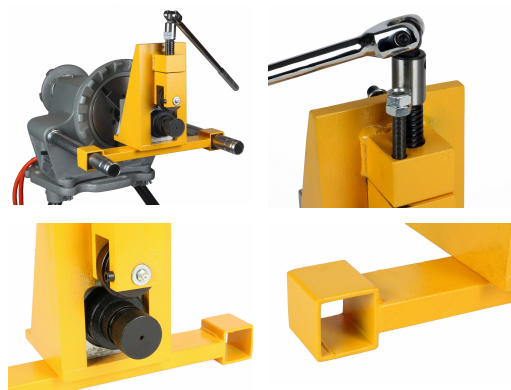

 **419-480-9118**
 **cs@toledo-tools.com**
 **www.toledo-tools.com**

TOLEDO TOOLS

PRODUCT CATALOG

Toledo Tools

Toledo, Ohio 43614
United States

419-480-9118 
cs@toledo-tools.com 

TOLEDO PIPE 975 MANUAL ROLL GROOVER 2"-6" (2" - 3" SCHEDULE 40 AND 2" - 6" SCHEDULE 10) FITS RIDGID® 300

SKU: TP-975G0206

PRICE: \$1,799.99

PRODUCT DESCRIPTION

Toledo Pipe Tools is proud to give you an alternative quality manual pipe groover. The Toledo Pipe 975 manual roll groover comes with the 2" - 6" (2" - 3" Schedule 40 and 2" - 6" Schedule 10) roll and shaft set. Easily mount on a RIDGID® 300 machine for quick grooves for your couplers.

- Standard Equipment Pipe Capacity: 2" - 6" (2" - 3" Schedule 40 and 2" - 6" Schedule 10)
- Manual roll groover for in-place field applications
- Minimum of 2 3/4" of exposed pipe for grooving
- Used with RIDGID® 300 or In air applications
- Easy roll set change out up to 12" pipe capacity in one unit for service versatility
- 1 Year Full Warranty
- Max Pipe Capacity: 1-1/4" to 12" Capacity (Different Roll and Shaft Sets Available)
- **Does not do stainless steel**

**ADDITIONAL
INFORMATION**

More Information

Manufacturer	Toledo Pipe Tools
Description	<p>Toledo Pipe Tools is proud to give you an alternative quality manual pipe groover. The Toledo Pipe 975 manual roll groover comes with the 2" - 6" (2" - 3" Schedule 40 and 2" - 6" Schedule 10) roll and shaft set. Easily mount on a RIDGID® 300 machine for quick grooves for your couplers.</p> <ul style="list-style-type: none">• Standard Equipment Pipe Capacity: 2" - 6" (2" - 3" Schedule 40 and 2" - 6" Schedule 10)• Manual roll groover for in-place field applications• Minimum of 2 3/4" of exposed pipe for grooving• Used with RIDGID® 300 or In air applications• Easy roll set change out up to 12" pipe capacity in one unit for service versatility• 1 Year Full Warranty• Max Pipe Capacity: 1-1/4" to 12" Capacity (Different Roll and Shaft Sets Available)• **Does not do stainless steel**